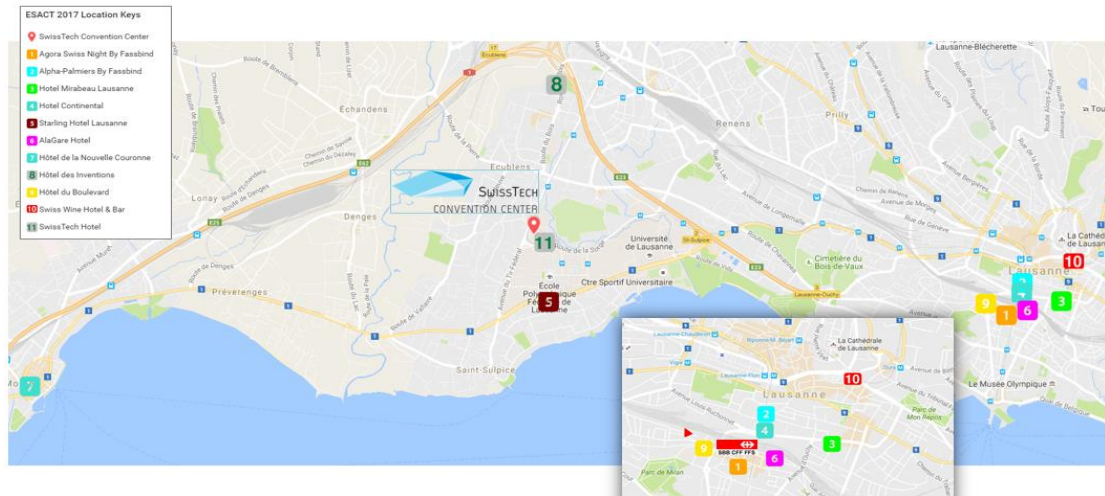

Hotel	Rank	Location	Distance	N° On Map	Room Type	ROOM RATE FOR SINGLE USE							Extra for double use	Breakfast per person per day if pre-reserved	City Tax per person per day
						Friday 12 May 2017	Saturday 13 May 2017	Sunday 14 May 2017	Monday 15 May 2017	Tuesday 16 May 2017	Wednesday 17 May 2017				
Agora Swiss Night Hotel by Fassbind	4*	City Center	25' by metro	1	Standard room single or double use	140.00 CHF	140.00 CHF	140.00 CHF	290.00 CHF	290.00 CHF	290.00 CHF	-	20.00 CHF	3.50 CHF	
Alpha-Palmiers Hotel by Fassbind	4*	City Center	25' by metro	2	Standard room single or double use	140.00 CHF	140.00 CHF	140.00 CHF	290.00 CHF	290.00 CHF	290.00 CHF	-	20.00 CHF	3.50 CHF	
Best Western Plus Hotel Mirabeau	4*	City Center	25' by metro	3	Standard room single or double use	185.00 CHF	185.00 CHF	235.00 CHF	235.00 CHF	235.00 CHF	235.00 CHF	35.00 CHF	15.00 CHF	3.50 CHF	
Hotel A La Gare	3*	City Center	25' by metro	6	Standard room single or double use	160.00 CHF	160.00 CHF	160.00 CHF	170.00 CHF	170.00 CHF	170.00 CHF	-	18.00 CHF	2.50 CHF	
Hotel Continental	4*	City Center	25' by metro	4	Standard room single or double use Standard room single use only Superior room single or double use	140.00 CHF 160.00 CHF	140.00 CHF 160.00 CHF	140.00 CHF 210.00 CHF	190.00 CHF 210.00 CHF	190.00 CHF 210.00 CHF	190.00 CHF 210.00 CHF	Single use only 20.00 CHF	20.00 CHF	3.50 CHF	
Hotel de la Nouvelle Couronne	3*	Morges	30' by train & metro	7	Standard room single or double use	160.00 CHF	160.00 CHF	160.00 CHF	170.00 CHF	170.00 CHF	170.00 CHF	-	18.00 CHF	2.50 CHF	
Hôtel des Inventions	3*	Congress Center	16' by metro	8	Standard room single or double use	160.00 CHF	160.00 CHF	160.00 CHF	170.00 CHF	170.00 CHF	170.00 CHF	-	18.00 CHF	2.50 CHF	
Hotel du Boulevard	3*	City Center	30' by metro	9	Standard room single or double use	160.00 CHF	160.00 CHF	160.00 CHF	170.00 CHF	170.00 CHF	170.00 CHF	-	18.00 CHF	2.50 CHF	
Starling Hotel Lausanne	4*	Congress Center	15' walking	5	Standard room single or double use Superior room single or double use	170.00 CHF 195.00 CHF	170.00 CHF 195.00 CHF	170.00 CHF 195.00 CHF	170.00 CHF 195.00 CHF	170.00 CHF 195.00 CHF	170.00 CHF 195.00 CHF	-	20.00 CHF	3.50 CHF	
Swiss Wine Hotel & Bar by Fassbind	3*	City Center	25' by metro	10	Standard room single or double use	140.00 CHF	140.00 CHF	140.00 CHF	290.00 CHF	290.00 CHF	290.00 CHF	-	20.00 CHF	3.10 CHF	
SwissTech Hotel	2*	Congress Center	3' walking	11	Standard room single or double use	125.00 CHF	125.00 CHF	125.00 CHF	125.00 CHF	125.00 CHF	125.00 CHF	-	11.00 CHF	3.10 CHF	

Transportation Information

Train Stations

Bus, Trams or other modes of transportation

The SwissTech Convention Center is located at the north of the EPFL campus. It is easily accessible by car and public transport. From the center of Lausanne, the M1 metro stops right in front of the building and takes only 15 minutes (stop at "EPFL"). Information relative to public transportation can be viewed on the TL website via the following link: <http://www.t-l.ch/>

Note on transportation